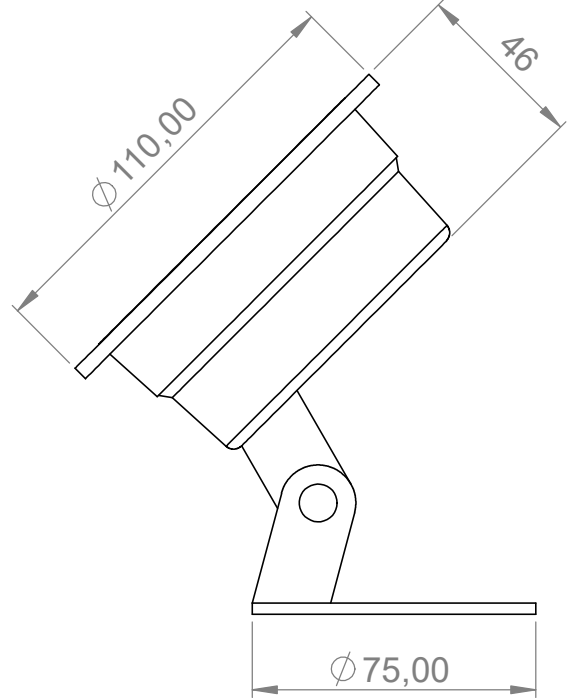

GMC29 Datasheet

SCALE 1 : 2

CODE	DESCRIPTION	POWER	VOLTAGE	COLOR	LUMEN	CABLE L.
GMC29	AISI304 LED LIGHTING	9 W	12V	COLD WHITE	100-120	25CM