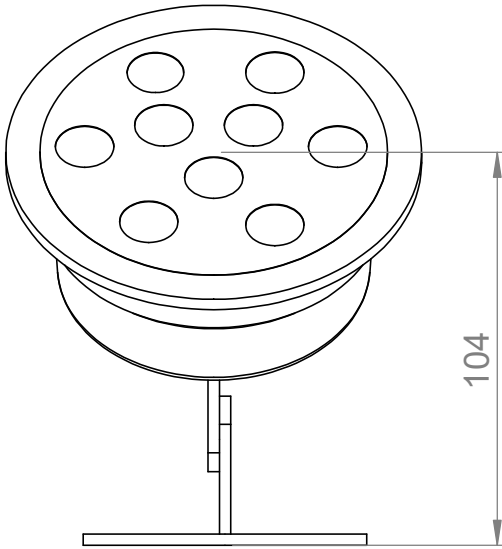

GMC29 Datasheet

SCALE 1 : 2

CODE	DESCRIPTION	POWER	VOLTAGE	COLOR	LUMEN	CABLE L.
GMC29	AISI304 LED LIGHTING	9 W	12V	COLD WHITE	100-120	25CM