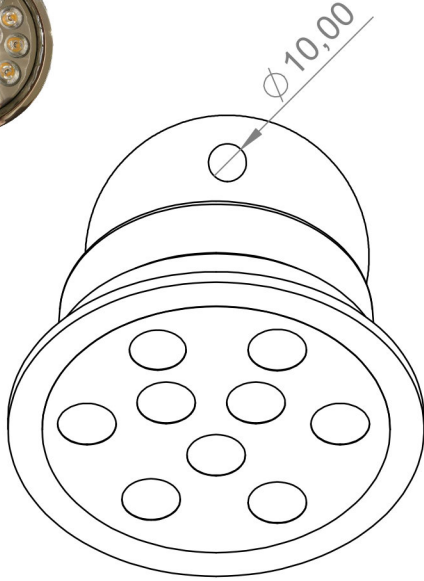

## Stainless Steel Underwater Fountain Light

Top View

Illustration View

Front View

Side View

CODE	DESCRIPTION	POWER	VOLTAGE	COLOR	CLASS	CABLE L.
AHP18	AISI304 LED LIGHTING	18 W	12V	WARM WHITE	IP68	25CM