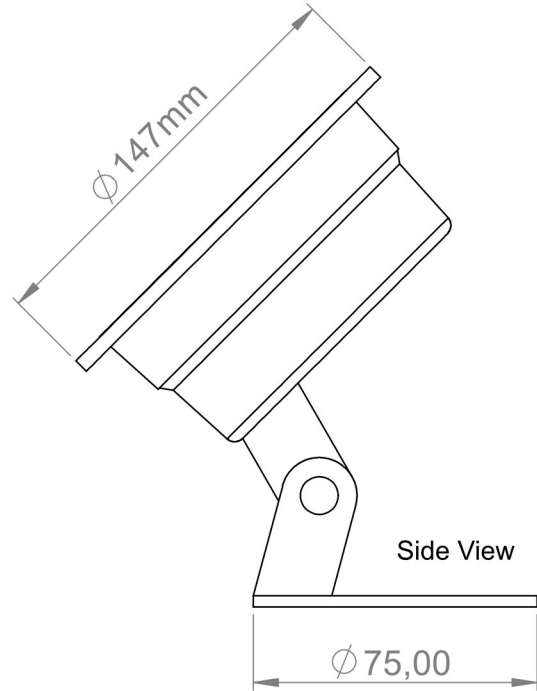

## Stainless Steel Underwater Fountain Light

Top View

Illustration View

Front View

Side View

CODE	DESCRIPTION	POWER	VOLTAGE	COLOR	CLASS	CABLE L.
AHP18	AISI304 LED LIGHTING	18 W	12V	WARM WHITE	IP68	25CM