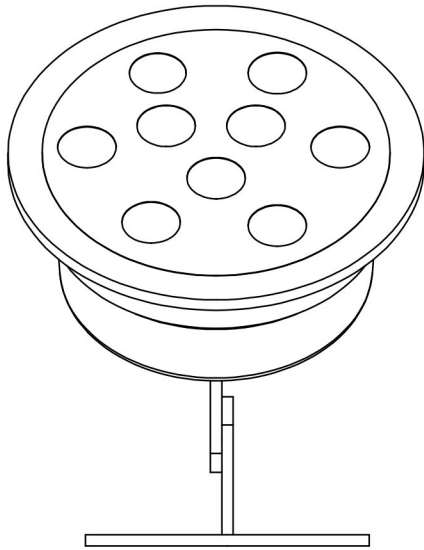

## Stainless Steel Underwater Fountain Light

Top View

Illustration View

Front View

Side View

CODE	DESCRIPTION	POWER	VOLTAGE	COLOR	CLASS	CABLE L.
AHP18	AISI304 LED LIGHTING	18 W	12V	WARM WHITE	IP68	25CM